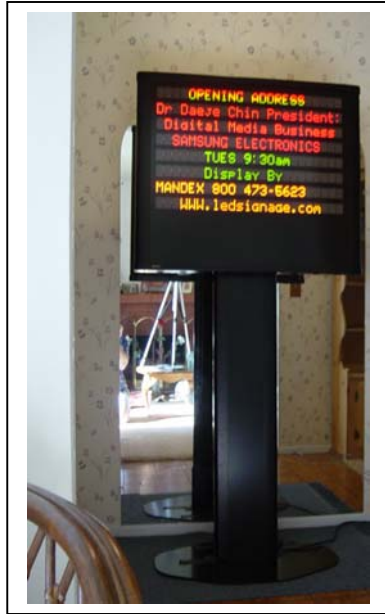

The New InfoScheduler by M.M.D.

If It Moves People Notice!

Our new highly Visible Color Electronic L.E.D Message Display, designed for indoor use as a Hotel lobby display for banks, hotels, commercial, retail and office & business applications, such as a board or conference room, trade show & Convention information display.

Hypnotizes

Instantly displays large amounts of information in 3 bright colors and 3 rainbow colors, with exciting hypnotic visual effects.

Saves \$\$\$\$, recycle

Ideal for the Exposition Industry, utilizing the automatic timer, message scheduling will save thousands of dollars in labor paper & easel signage.

Whichever Infoscheduler you choose, will compliment any business environment. It is also designed for convenient wall or floor mounting.

Changing Messages Has Never Been Easier .

Messages are can be entered via the infrared remote control keyboard that is as easy to operate as an ordinary calculator. Exclusive operation with Automatic programming eliminates the need to learn complicated programming procedures, within seconds, you can create exciting visual messages that will not be ignored