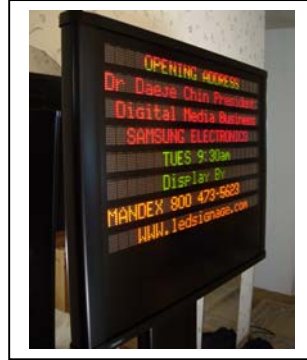

The New InfoScheduler by M.M.D.

If It Moves People Notice!

Our new highly Visible Color Electronic L.E.D Message Display, designed for indoor use as a Hotel lobby display for banks, hotels, commercial, retail and office & business applications, such as a board or conference room, trade show & Convention information display.

Hypnotizes

Instantly displays large amounts of information in 3 bright colors and 3 rainbow colors, with exciting hypnotic visual effects.

Saves \$\$\$\$, recycle

Ideal for the Exposition Industry, utilizing the automatic timer, message scheduling will save thousands of dollars in labor paper & easel signage.

Whichever Infoscheduler you choose, will compliment any business environment. It is also designed for convenient wall or floor mounting.

Changing Messages Has Never Been Easier .

Messages are can be entered via the infrared remote control keyboard that is as easy to operate as an ordinary calculator. Exclusive operation with Automatic programming eliminates the need to learn complicated programming procedures, within seconds, you can create exciting visual messages that will not be ignored