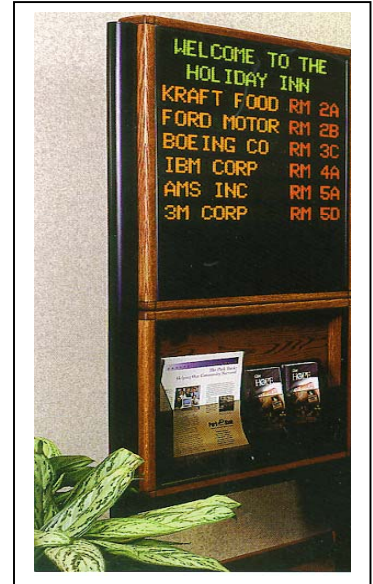

The New InfoScheduler by M.M.D.

If It Moves People Notice!

Our new highly Visible Color Electronic L.E.D Message Display, designed for indoor use as a Hotel lobby display for banks, hotels, commercial, retail and office & business applications, such as a board or conference room, trade show & Convention information display.

Hypnotizes

Instantly displays large amounts of information in 3 bright colors and 3 rainbow colors, with exciting hypnotic visual effects.

Saves \$\$\$\$, recycle

Ideal for the Exposition Industry, utilizing the automatic timer, message scheduling will save thousands of dollars in labor paper & easel signage.